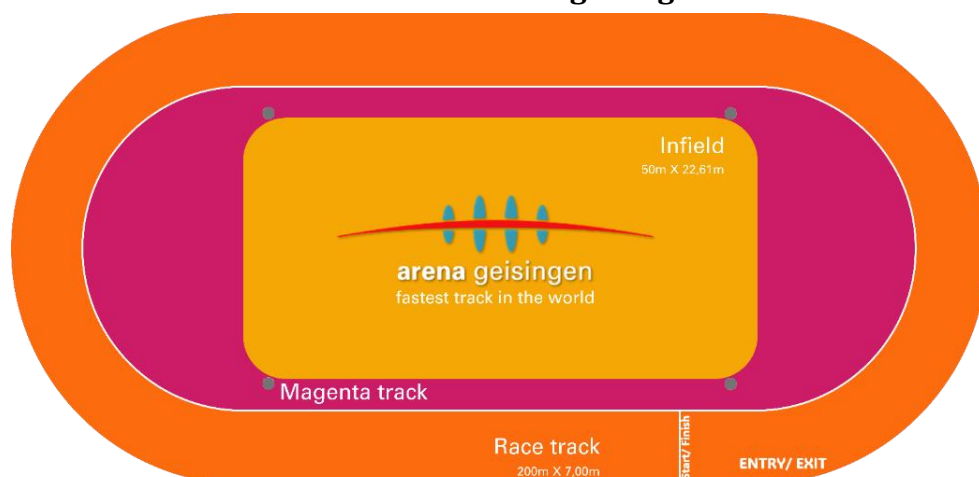

Specials:

- ❖ **Day Entry Price Reduction:** If you book 5 or more exclusive sessions of 90 minutes or more than 450 minutes in total, within a **1-week** period, we will no longer charge the day entry fee for each skater for your exclusive sessions. Entry fee must paid for skating at public hours.
- ❖ **Low season discount:** 20% discount for the period
  - 2026: Week 20 – Week 38
  - 2027: Week 20 – Week 38
- ❖ **Yearly event periods:** arena geisingen international and arena geisingen next gen, more possible, check Belegungsplan for the period.
  - agi 2026 Sa. 11th of April – We. 22nd of April 2026
  - next gen 2026 Do. 22nd of Oct. 2026 – Tu. 27th of Oct. 2026
  - agi 2027 Sa. 10th of April – We. 21st of April 2027

On page 3 we have some booking examples

Overview indoor skate areas arena geisingen

Cancellation fee table:

Time period	Price index
22 days before	Free
21-15 days before	30%
14-8 days before	40%
7-4 day(s) before	60%
3-0 day(s) before	100%
Not showing up	100%

Version: March 2026